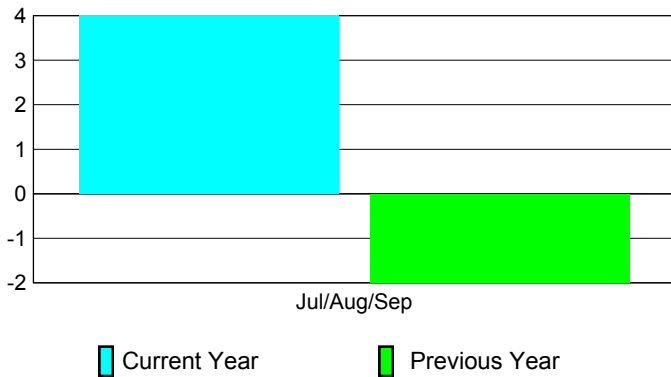

Comparison of Club Gain/Loss

Current Year Compared to the Previous Year