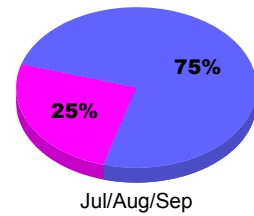

Gender Comparison 2010-2011