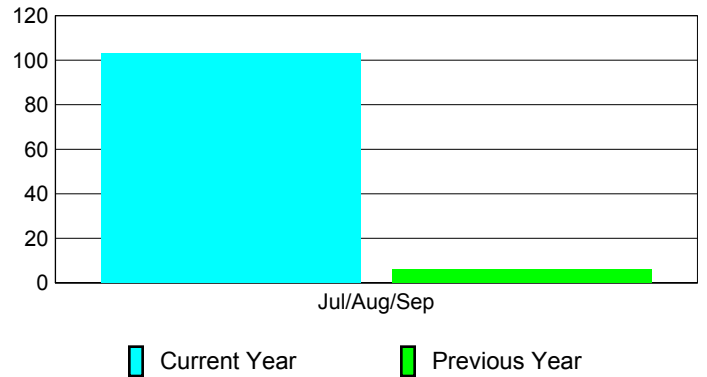

Comparison of Membership Gain/Loss

Current Year Compared to the Previous Year