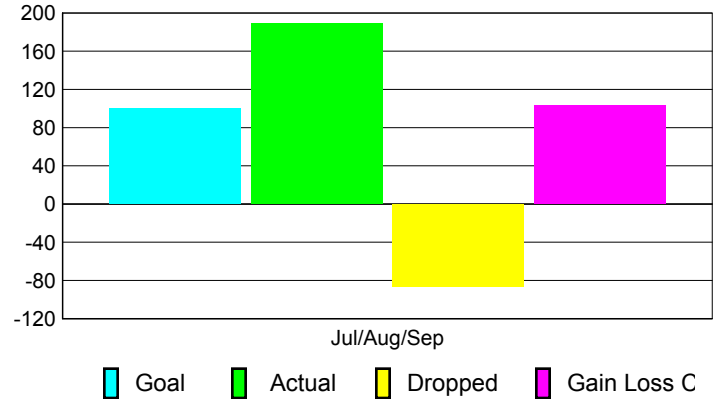

### YTD Status Quo Clubs 2010-2011

Status Quo Clubs Compared to Status Quo Members

## MEMBERSHIP

Membership Results  
2010-2011

Membership  
2009-2010

Month	Net Memb Goal	Actual New Memb	Actual Dropped Memb	Gain/Loss of Memb	Gain/Loss of Memb
Jul/Aug/Sep	100	189	-86	103	6
<b>Totals</b>	<b>100</b>	<b>189</b>	<b>-86</b>	<b>103</b>	<b>6</b>

### Membership Results 2010-2011

Goal, New, Dropped, Gain/Loss

### Comparison of Membership Gain/Loss

Current Year Compared to the Previous Year