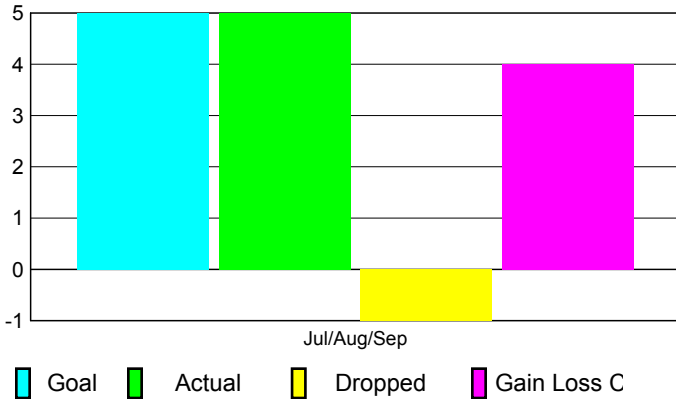

## CLUBS

Club Results  
2010-2011

Clubs  
2009-2010

Month	New Club Goal	Actual New Clubs	Actual Dropped Clubs	Gain/Loss of Clubs	Gain/Loss of Clubs
Jul/Aug/Sep	5	5	-1	4	-2
<b>Totals</b>	<b>5</b>	<b>5</b>	<b>-1</b>	<b>4</b>	<b>-2</b>

### Club Results 2010-2011

Goal, New, Dropped, Gain/Loss

### Comparison of Club Gain/Loss

Current Year Compared to the Previous Year